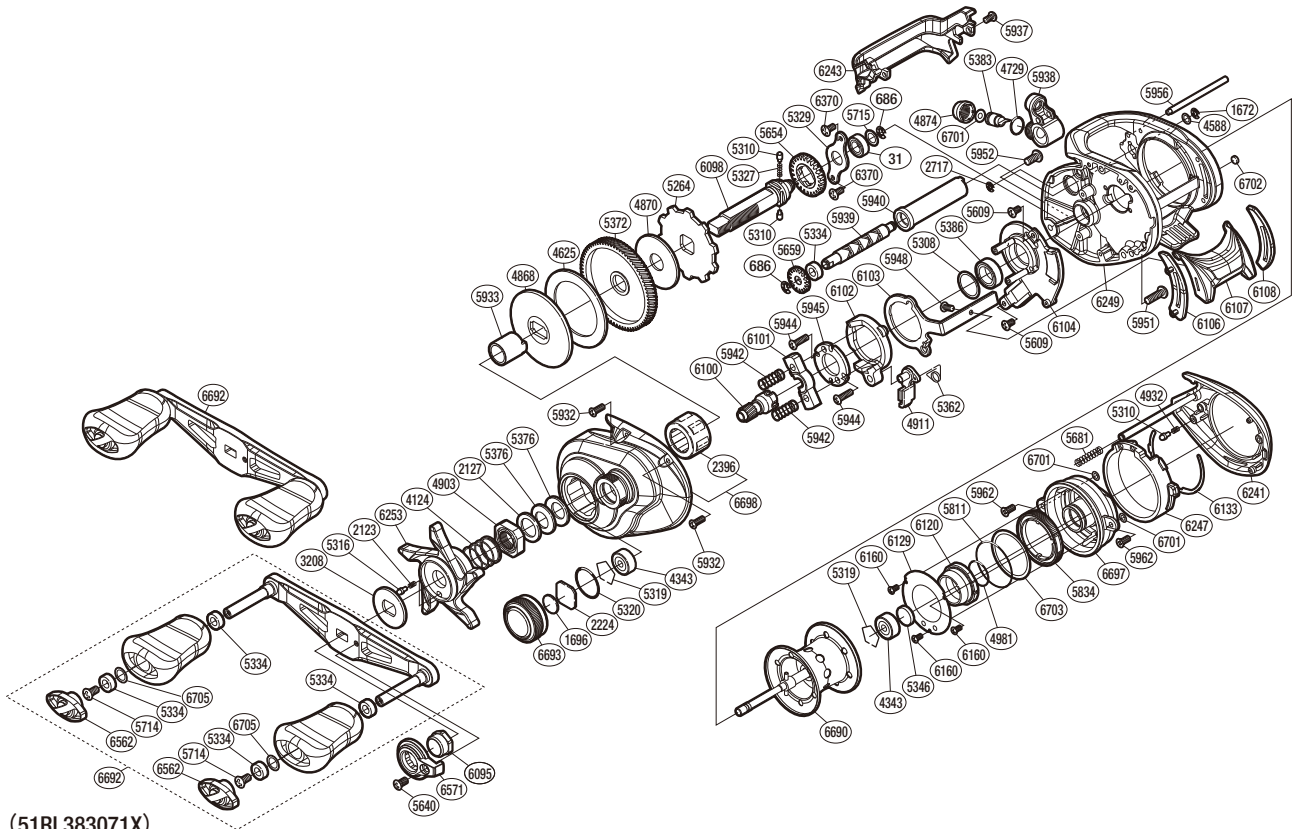

# SHIMANO

**SLX** SA-RB

**SLXMGL71XG**

(51RL383071X)

Please note that the number of adjusting washers may not be the same as shown in the exploded views.  
(Adjustment will vary with each individual product.)